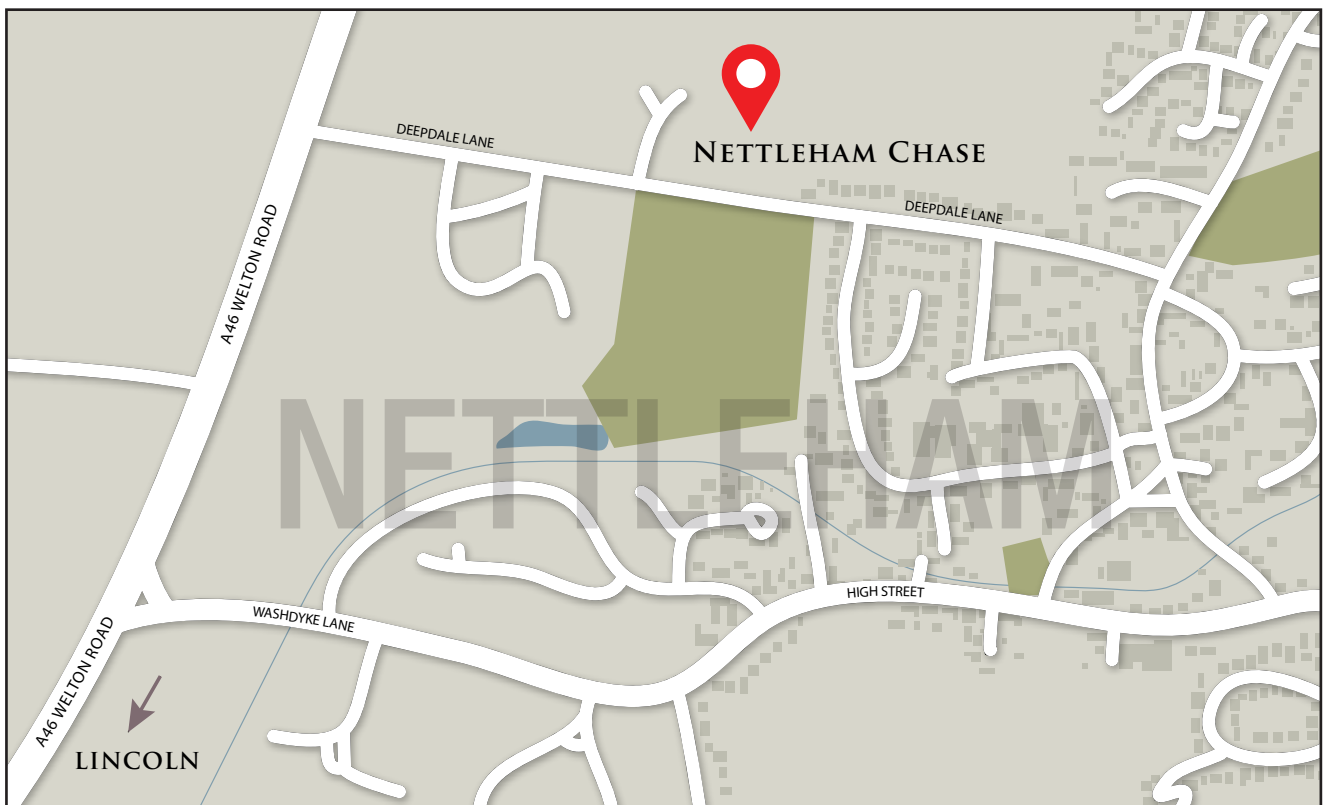

# Directions to NETTLEHAM CHASE, NETTLEHAM

**1** Travel on Deepdale Lane until you see the Allison Homes development

**2** Drive into Nettleham Chase

*The showhome is on the right, parking is outside*

**SAT NAV**

**LN2 2LT**

**NETTLEHAM CHASE**  
Deepdale Lane, Nettleham,  
Lincolnshire LN2 2LT

**TELEPHONE: 07824 327351**  
Email: [nettleham.chase@allison-homes.co.uk](mailto:nettleham.chase@allison-homes.co.uk)  
[www.larkfleet.com](http://www.larkfleet.com)