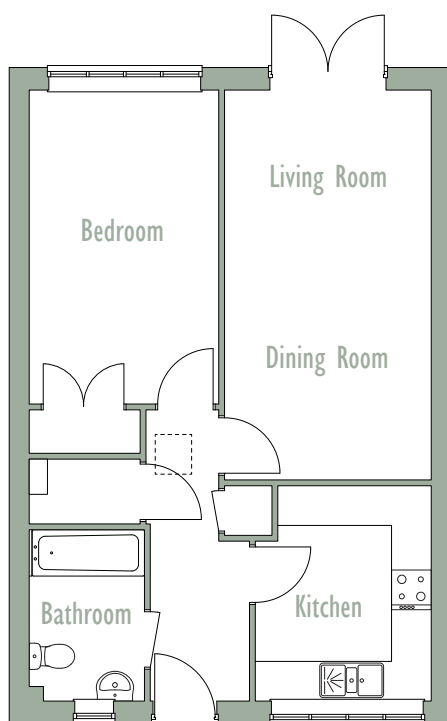

## 1 bedroom bungalow

Plots | 221 | 222 | 236 | 237 |

### ground floor

Kitchen	2.69m x 3.29m	8'9" x 10'8"
Living Room	3.16m x 5.93m	10'3" x 19'4"
Bedroom I	2.92m x 4.78m	9'4" x 15'7"
Bathroom	1.79m x 2.63m	5'10" x 8'7"

These plans have been carefully prepared although the information above is a preliminary guide only. For more information please see the inside back page.