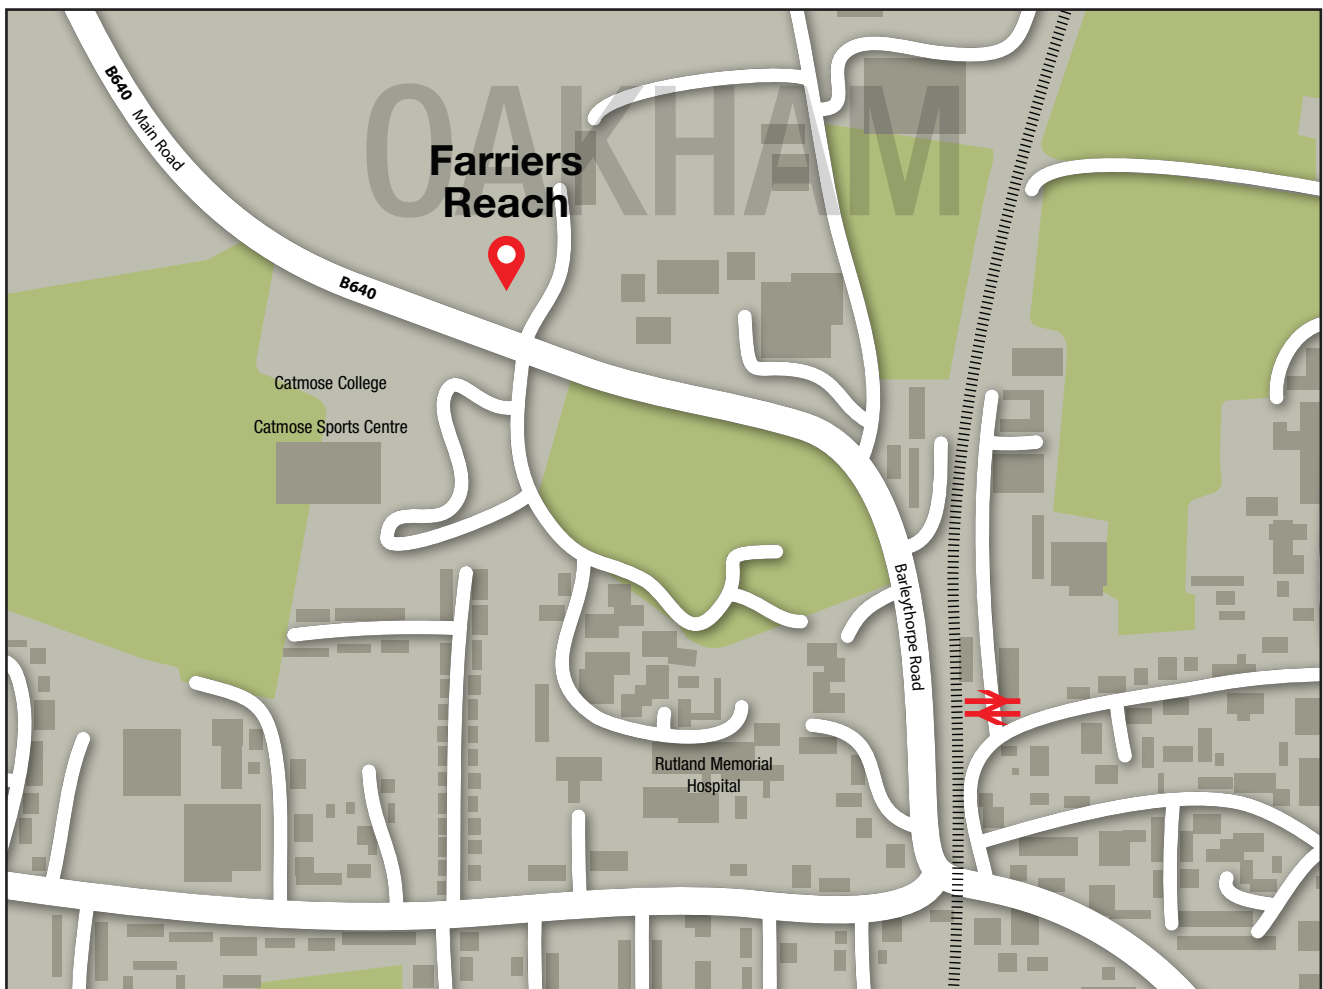

# Directions to Farriers Reach, Oakham

**1** Drive along the B640 Main Road until you come to Catmose College, here there is a mini roundabout.

**2** Take the exit towards Farriers Reach

*The showhome is on the left, parking is outside*

**SAT NAV**

**LE15 7EE**

## Farriers Reach

Opposite Catmose College, Off Barleythorpe Road,  
Oakham, Rutland LE15 7EE

**Telephone: 01572 722262**

Email: [oakham@larkfleethomes.co.uk](mailto:oakham@larkfleethomes.co.uk)

[www.larkfleethomes.co.uk](http://www.larkfleethomes.co.uk)

**LarkfleetHomes**