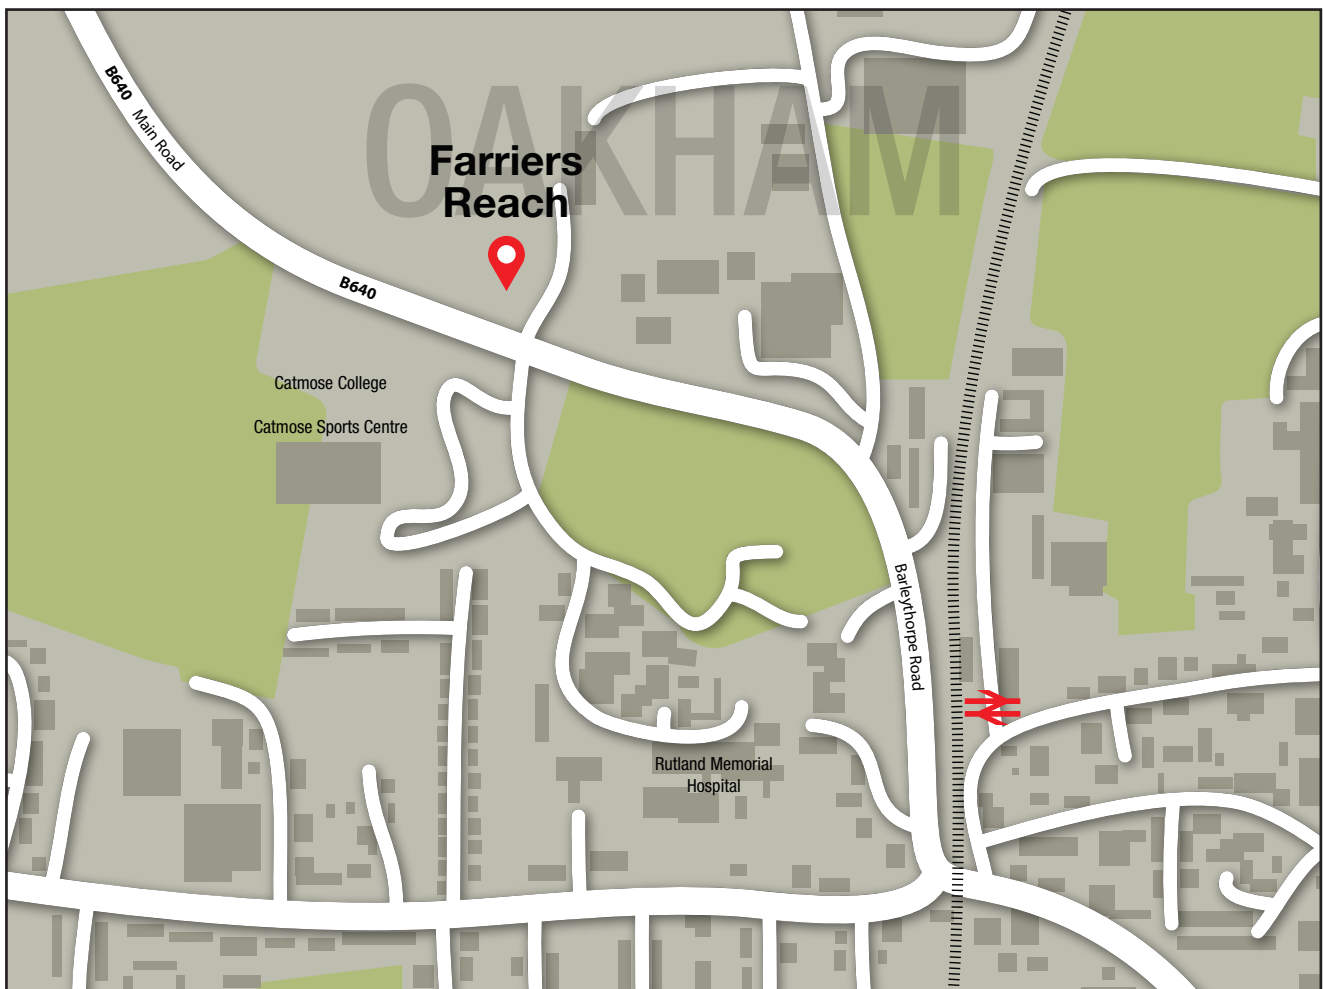

Directions to Farriers Reach, Oakham

1 Drive along the B640 Main Road until you come to Catmose College, here there is a mini roundabout.

2 Take the exit towards Farriers Reach

The show home is on the left, parking is outside

SAT NAV

LE15 7EE

Farriers Reach

Opposite Catmose College, Off Barleythorpe Road,
Oakham, Rutland LE15 7EE

Telephone: 01572 722262

Email: oakham@larkfleethomes.co.uk

www.larkfleet.com

LarkfleetHomes